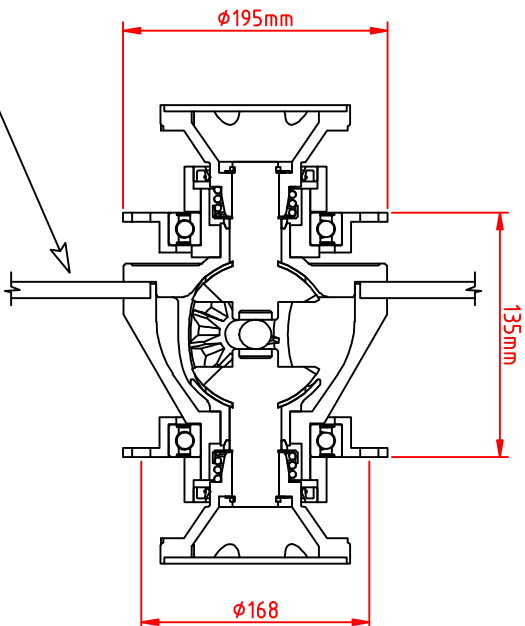

www.lusomotors.com
 Lusomotors@lusomotors.com
 Tel: 253 103 951/918 677 889

UNLESS SPECIFIED OTHERWISE:
 1. ALL DIMENSIONS ARE IN MILLIMETERS
 2. REMOVE ALL BURRS & SHARP EDGES

Standard VW "open" diff
 LSD Versions on request

Chain Sprocket
 (not included)

António Ernesto Miranda Freitas
 RUA DA POUSADA DE DENTRO
 ED. S. PEDRO, Nº 27 - 6ª Dje
 AZUREM
 4880-056 GUIMARÃES
 PORTUGAL

REV	DATE & No	REVISIONS	ZONE
No.			

SCALE	SHEET
DRAWN Ernesto	DATE 19/02/2008
Chain Drive Diff	
TITLE LM 23	