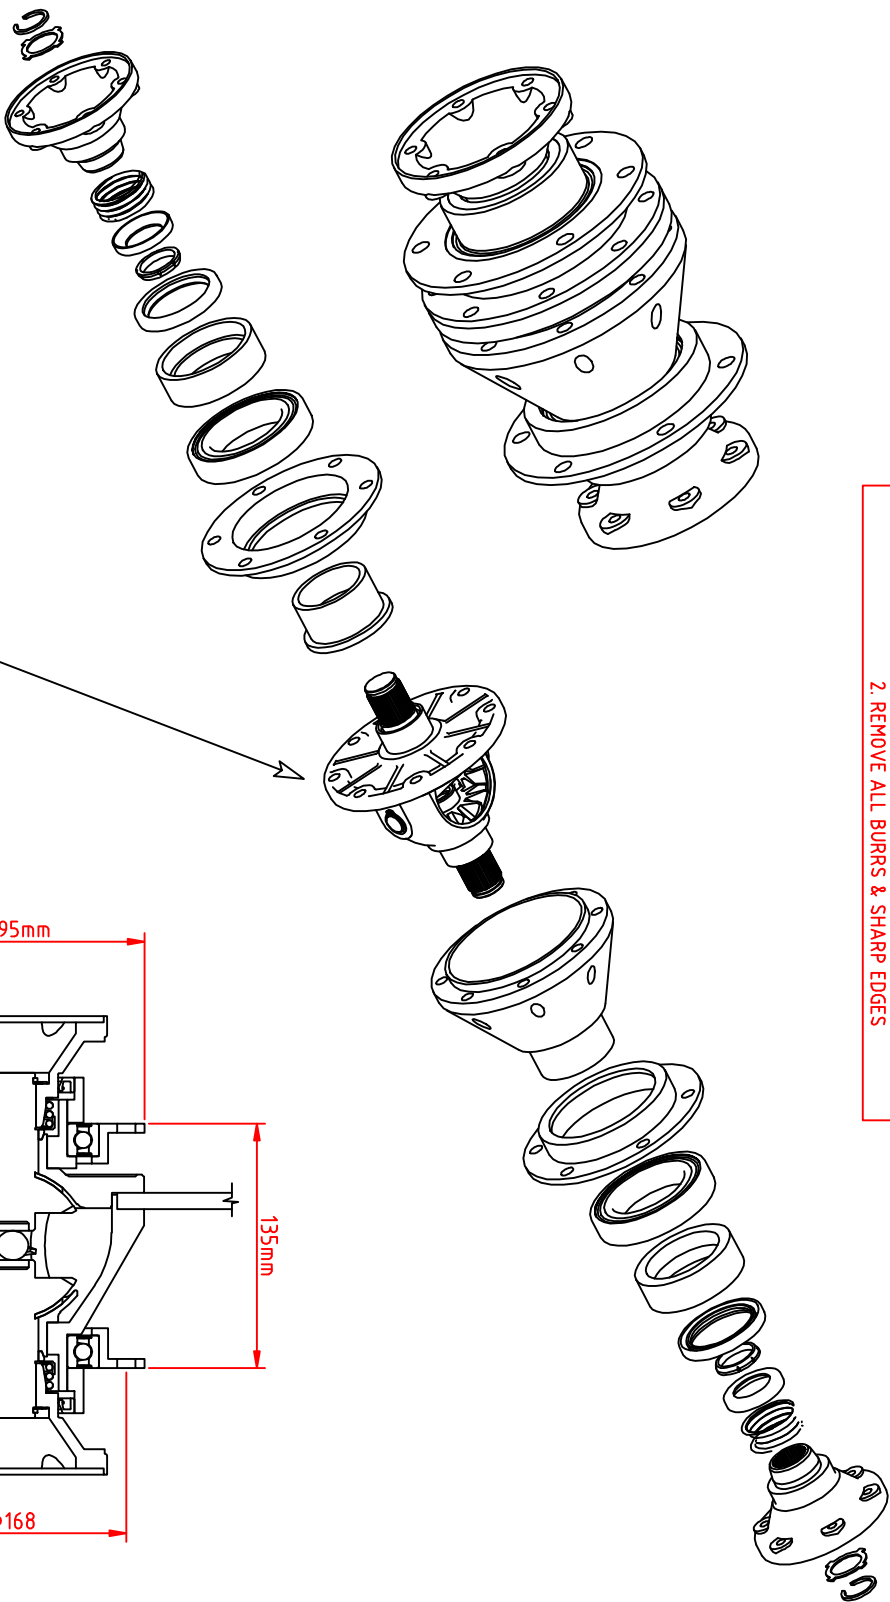

www.lusomotors.com
 Lusomotors@lusomotors.com
 Tel: 253 103 951/918 677 889

UNLESS SPECIFIED OTHERWISE:
 1. ALL DIMENSIONS ARE IN MILLIMETERS
 2. REMOVE ALL BURRS & SHARP EDGES

Standard VW "open" diff
 LSD Versions on request

Chain Sprocket
 (not included)

António Ernesto Miranda Freitas
 RUA DA POUSADA DE DENTRO
 ED. S. PEDRO, Nº 27 - 6ª Dje
 AZUREM
 4880-056 GUIMARÃES
 PORTUGAL

REV	DATE & No	REVISIONS	ZONE
No.			

SCALE	SHEET
DRAWN Ernesto	DATE 19/02/2008
Chain Drive Diff	
TITLE LM 23	