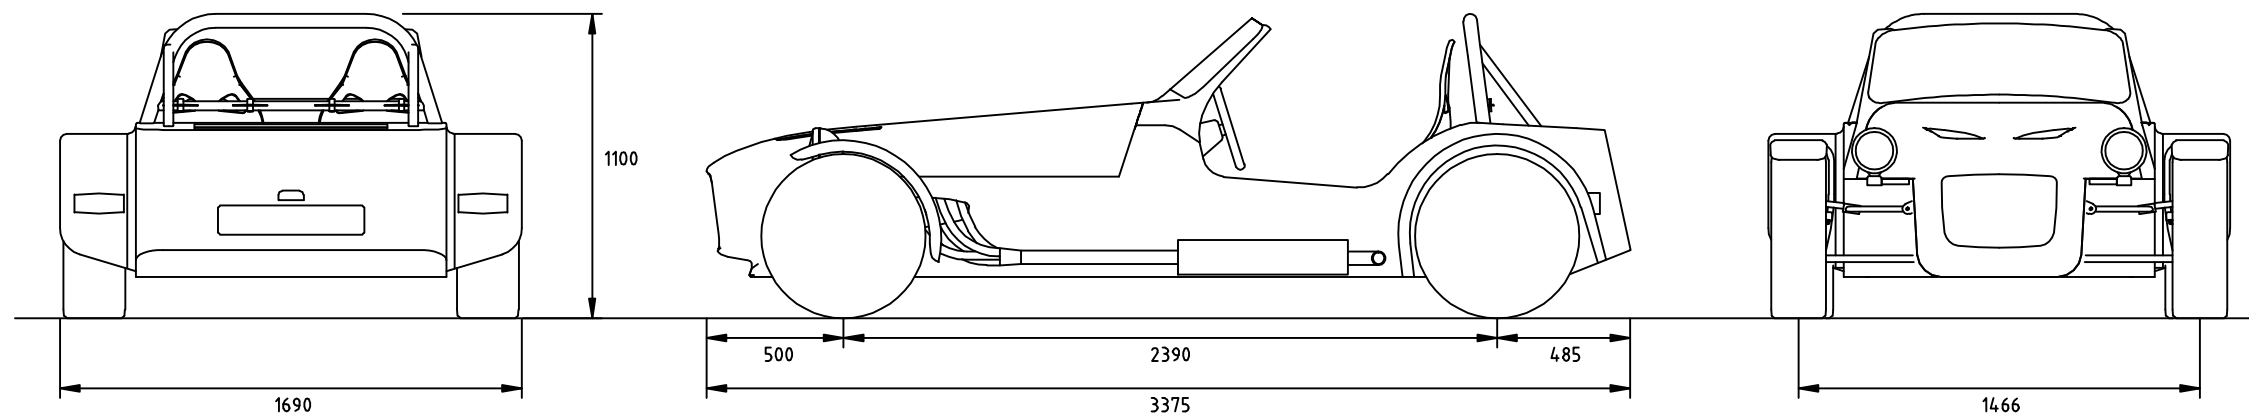

REV No.	REVISIONS		ZONE
	DATE	No	

SCALE	SHEET
DRAWN Ernesto	DATE 01/10/2010

Exterior Layout

TITLE **LM Sev-N Road Models
Windshield option**

Main Dimensions

DRG Nº EXL-03-10