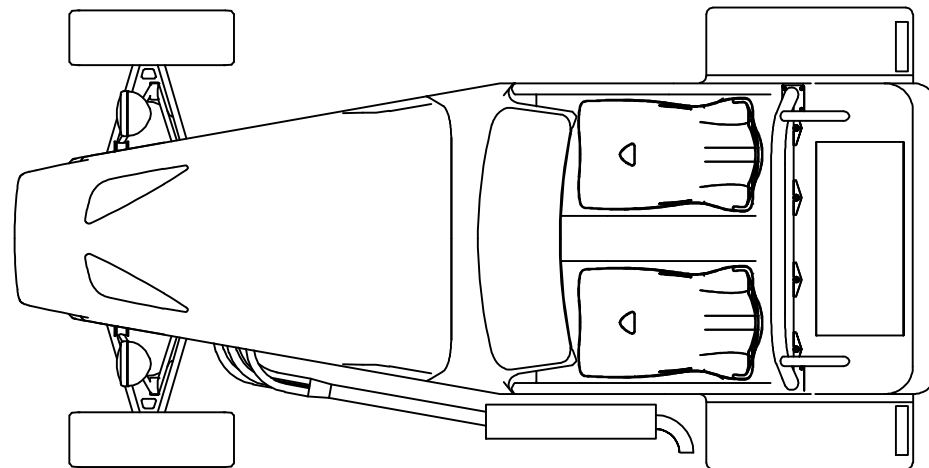

REV No.	REVISIONS		ZONE
	DATE	No	

SCALE	SHEET
DRAWN Ernesto	DATE 01/10/2010

Exterior Layout

TITLE **LM Sev-N Road Models
Windshield option**

Main Dimensions

DRG Nº EXL-03-10